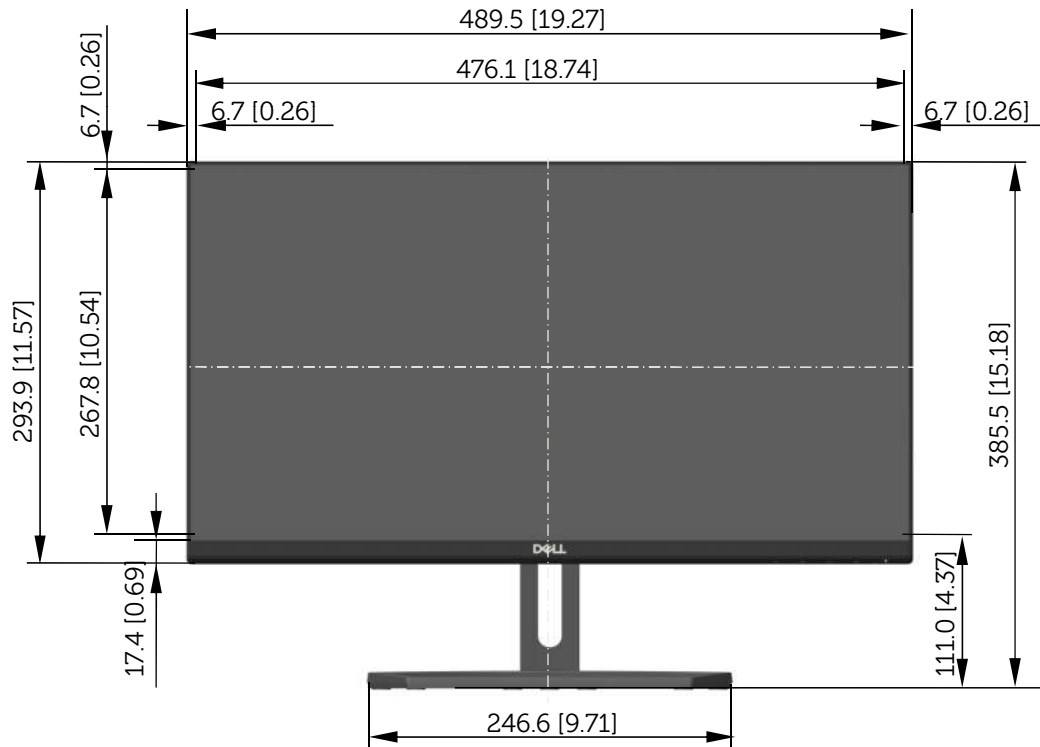

# S2218H / S2218M Outline Dimension

Unit: mm (inch)  
 Dimension: Nominal  
 Scale: Not to scale

Back view of Monitor without stand

# S2318H / S2318M Outline Dimension

Unit: mm (inch)  
 Dimension: Nominal  
 Scale: Not to scale

Back view of Monitor without stand